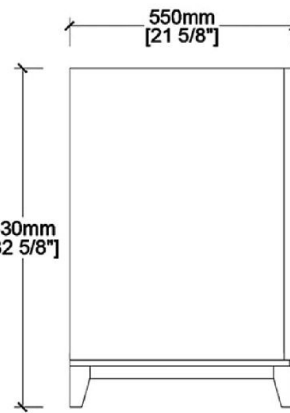

VFFS482234R

FORMOSA

Bathroom Vanity

FRONT VIEW

SIDE VIEW

COUNTER-TOP

BACKSPLASH

TOP VIEW

BACK VIEW