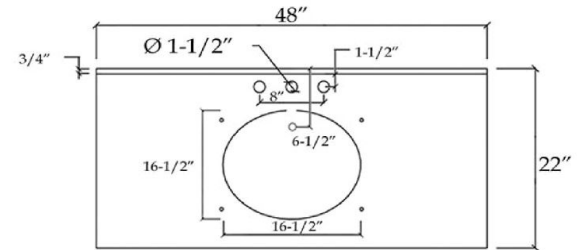

VFFS482234R

FORMOSA

Bathroom Vanity

FRONT VIEW

SIDE VIEW

COUNTER-TOP

BACKSPLASH

TOP VIEW