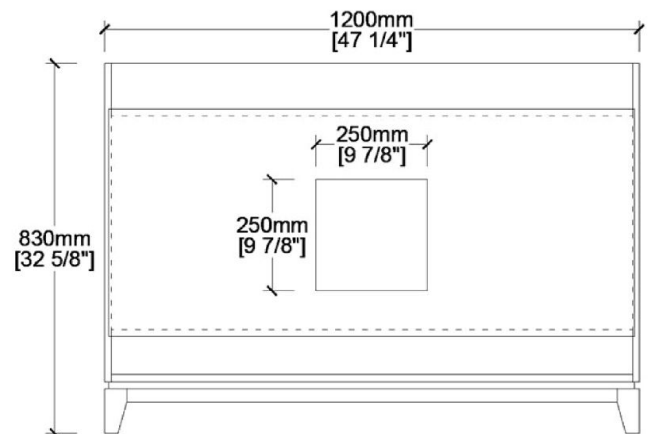

VFFS482234R

FORMOSA

Bathroom Vanity

FRONT VIEW

SIDE VIEW

COUNTER-TOP

BACKSPLASH

TOP VIEW

BACK VIEW