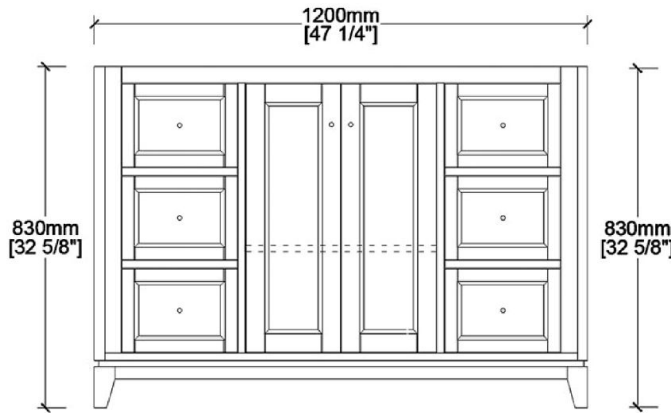

VFFS482234R

FORMOSA

Bathroom Vanity

FRONT VIEW

SIDE VIEW

COUNTER-TOP

BACKSPLASH

TOP VIEW