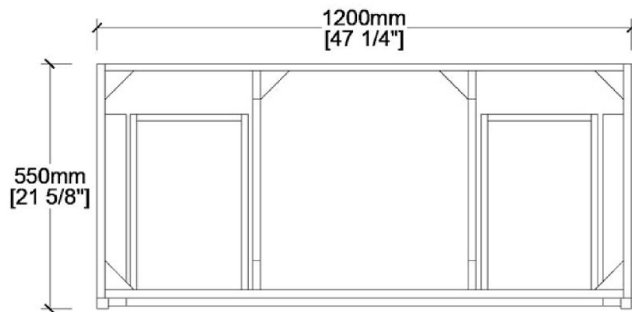

VFFS482234R

FORMOSA

Bathroom Vanity

FRONT VIEW

SIDE VIEW

COUNTER-TOP

BACKSPLASH

TOP VIEW